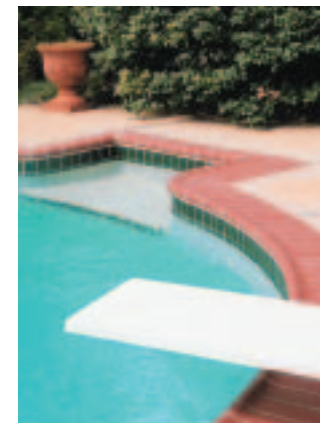

*Baltimore's Premiere Pool & Spa
Builder Since 1974*

REGINA
POOLS & SPAS

HotSpring
Portable Spas
Built for a lifetime of relaxation.®

Introducing AutoFresh™
The hands-free sanitizing system, that adds spa chemicals for you.

(410) 252-5116
2066 YORK ROAD
(One block south of MD State Fairgrounds)

www.reginapoolsandspas.com MHIC #8280